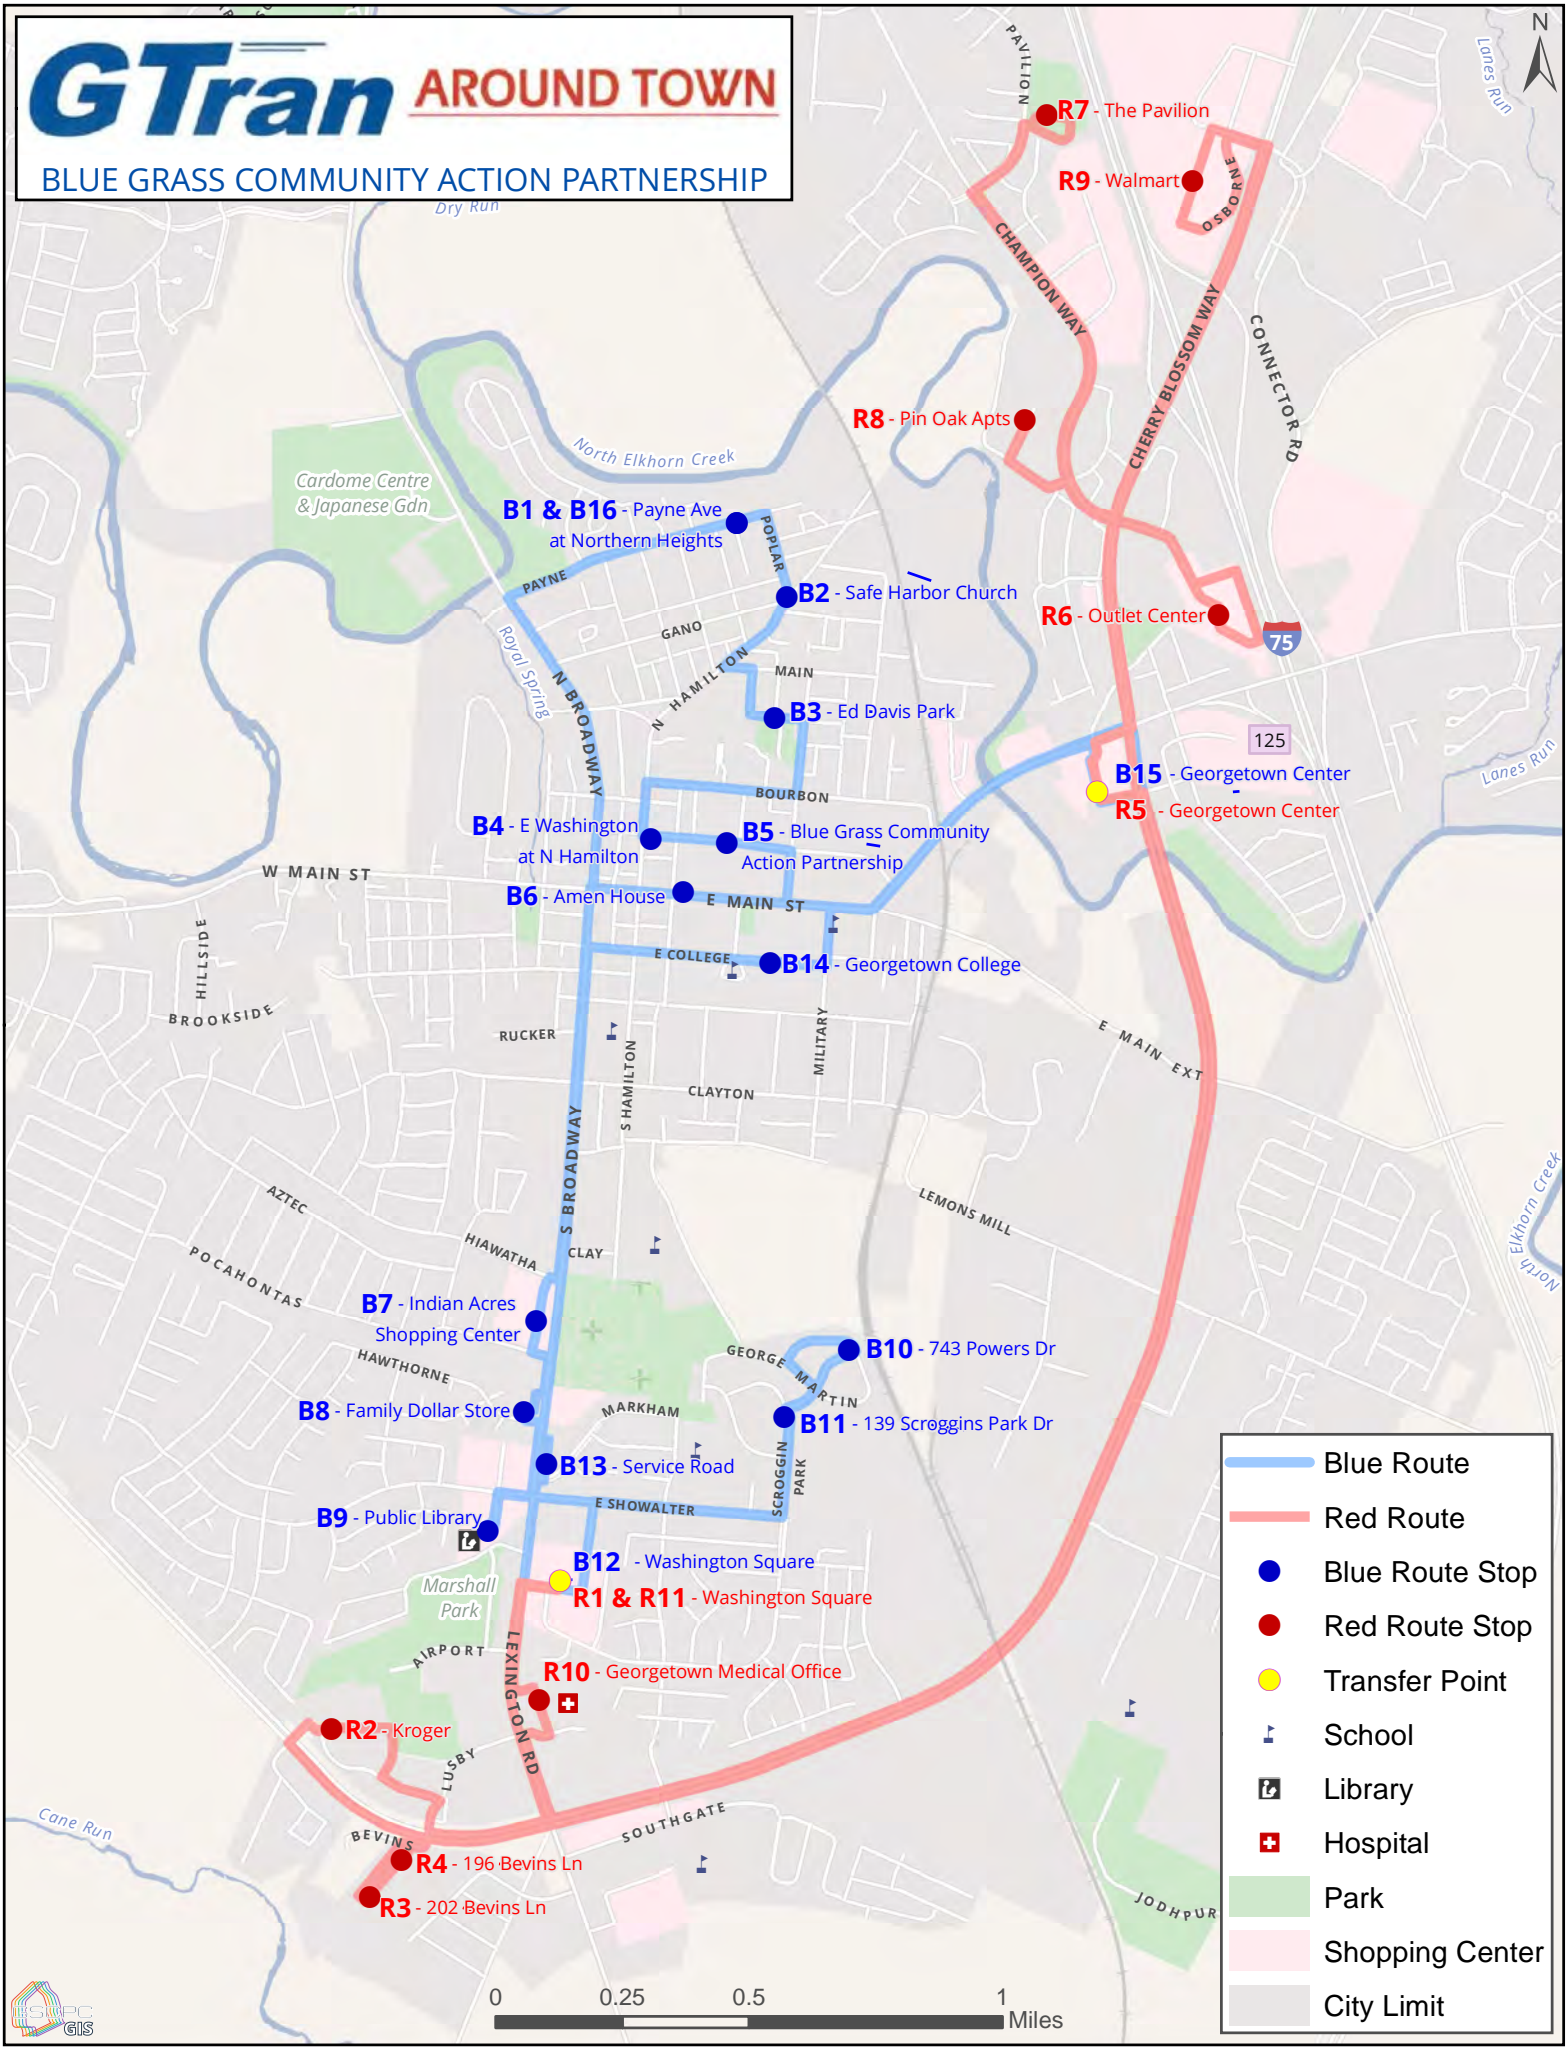

GTran AROUND TOWN

BLUE GRASS COMMUNITY ACTION PARTNERSHIP

- Blue Route
- Red Route
- Blue Route Stop
- Red Route Stop
- Transfer Point
- School
- Library
- Hospital
- Park
- Shopping Center
- City Limit

0 0.25 0.5 1 Miles